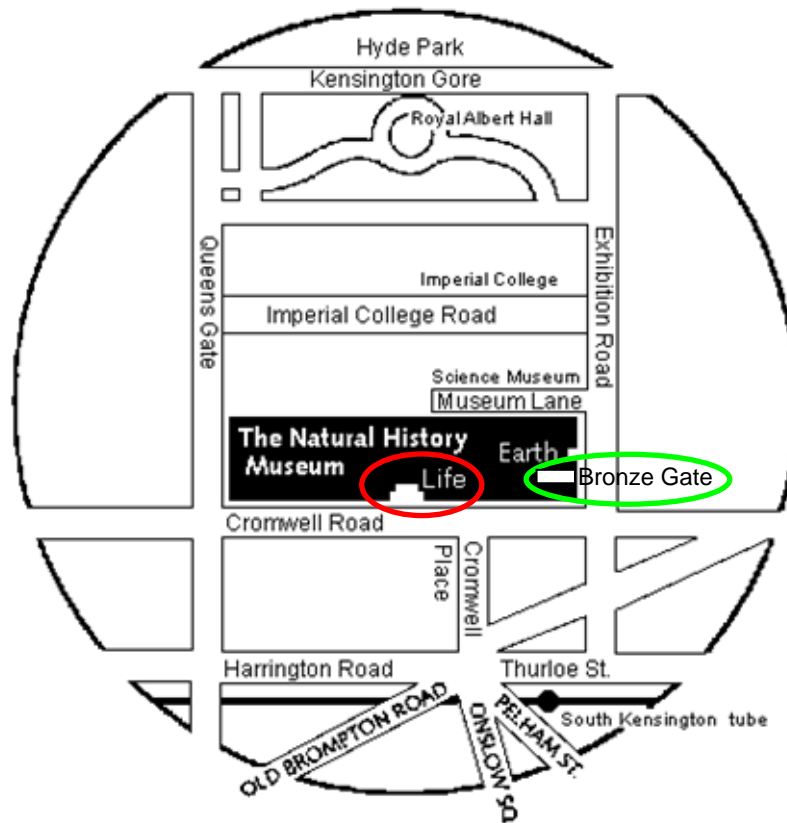

NATURAL HISTORY MUSEUM ENTRANCES

Disabled entrance is via Earth Galleries.

Nearest Underground station: South Kensington.

Buses: 14, 345, 49, 70, 74 and C1.

Bronze Gate is the entrance for science visitors and staff before 10.00 and when there are long queues at the main entrances. The Life Galleries entrance can be used after 10.00.