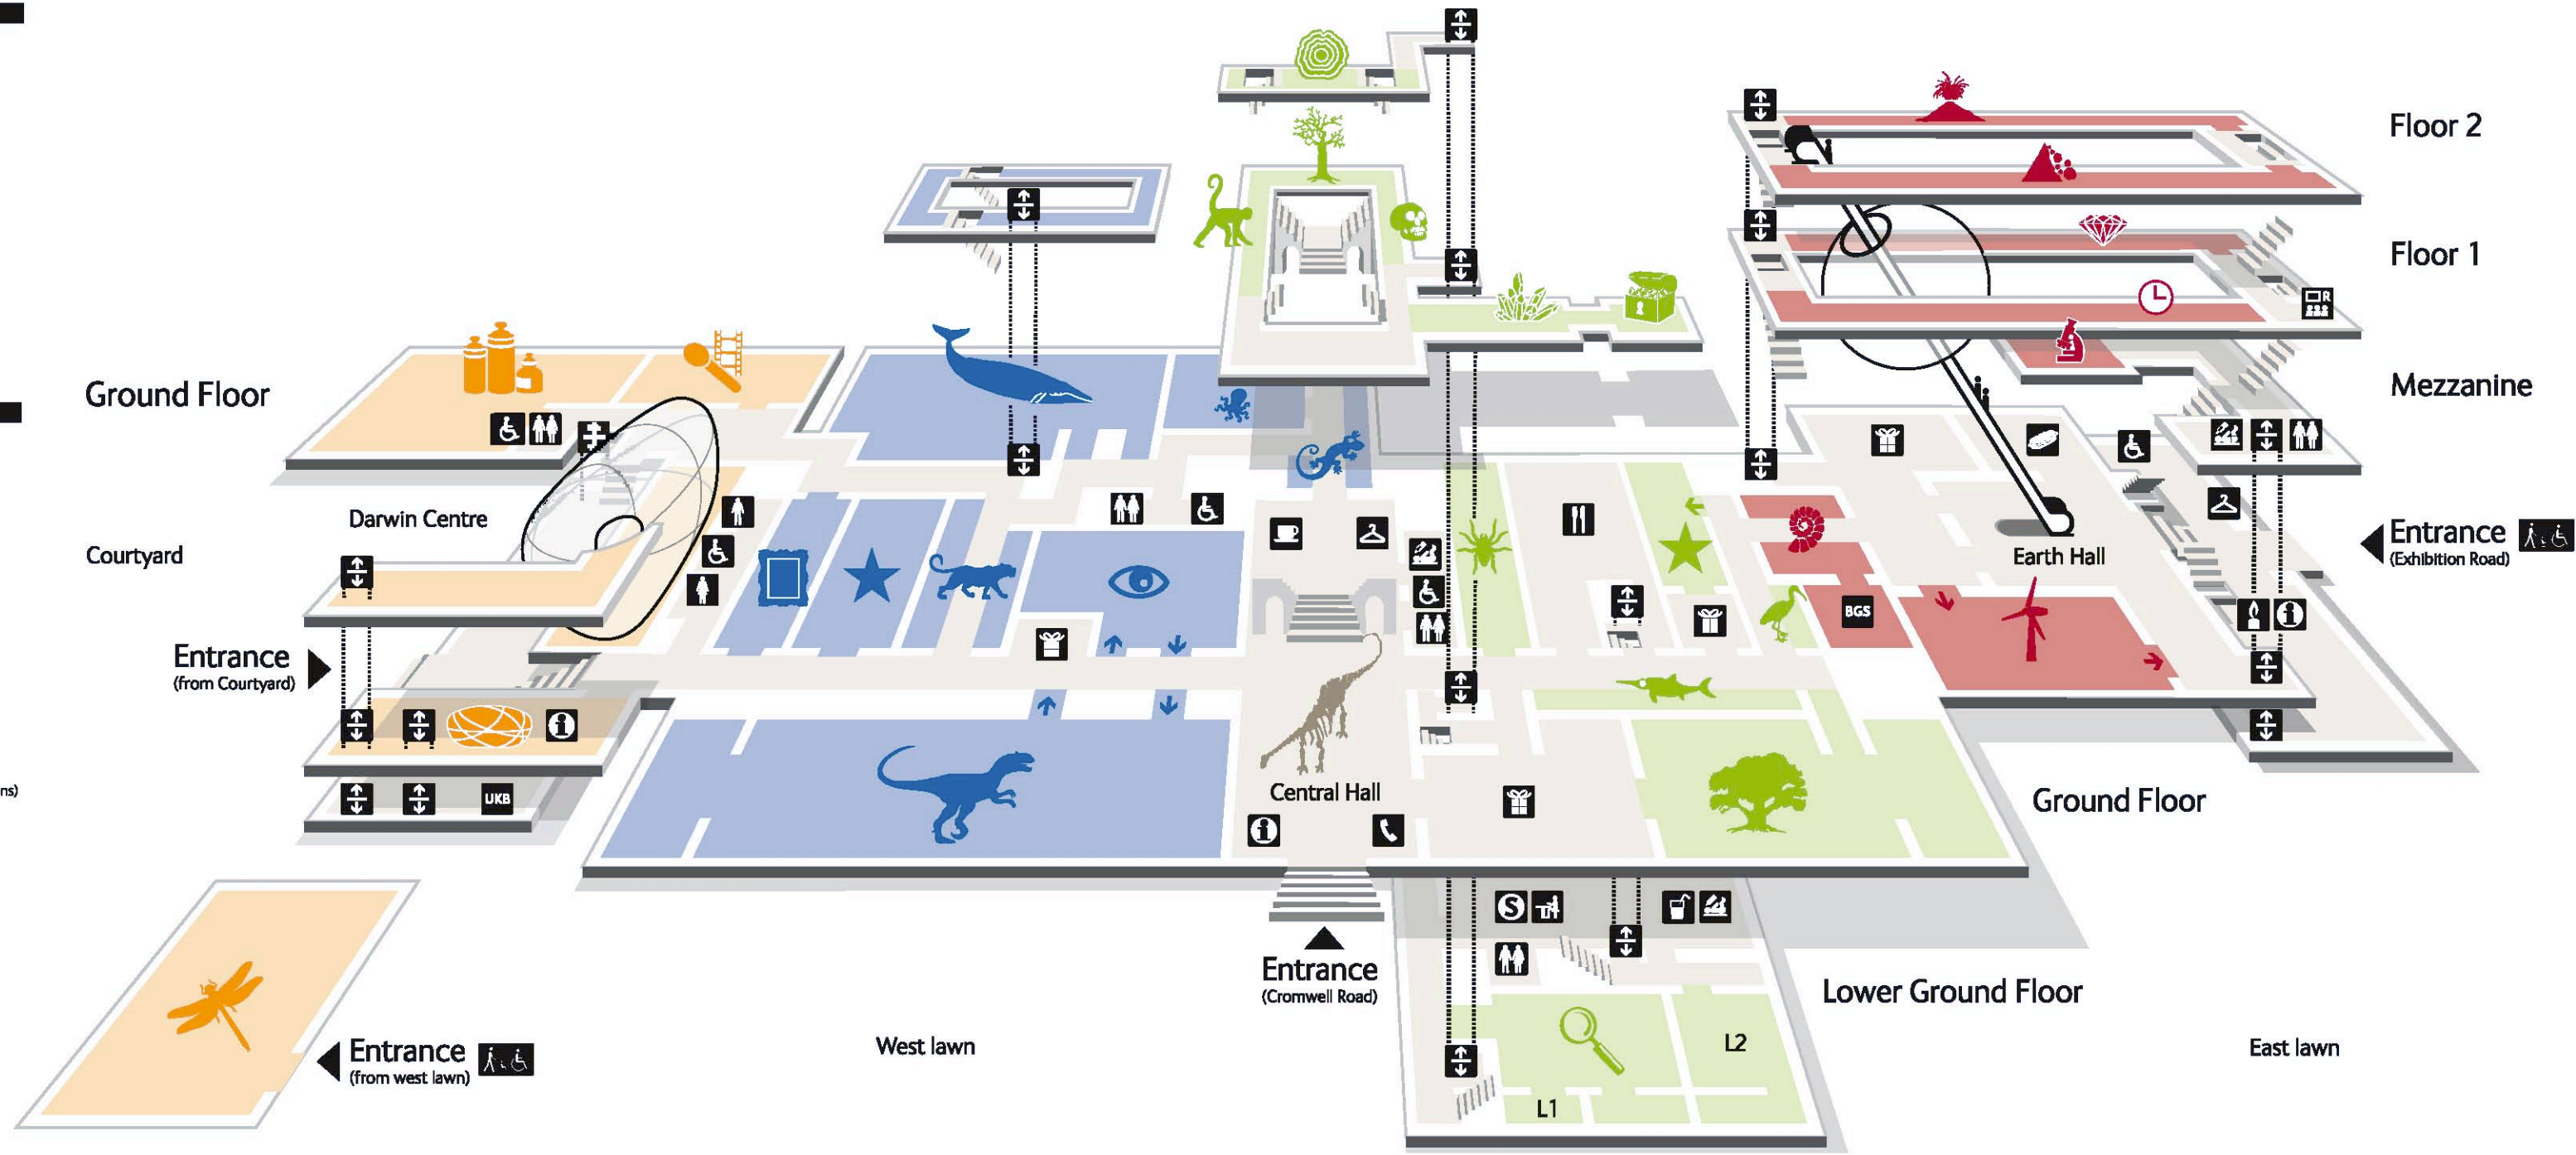

**Facilities**

- Information and tickets
- Baby care room
- Toilets
- Accessible toilets
- Cloakroom
- Shop
- Central Hall Café
- Lifts
- Centre for UK Biodiversity
- Telephones

**Galleries**

- Orange Zone**
  - Cocoon (entrance)
  - Attenborough Studio
  - Wildlife Garden (entrance outside)
  - Zoology spirit building
- Blue Zone**
  - Dinosaurs
  - Fishes, Amphibians and Reptiles
  - Human Biology
  - Images of Nature
  - Jerwood Gallery (temporary exhibitions)
  - Marine Invertebrates
  - Mammals
  - Mammals (blue whale)
- Green Zone**
  - Giant sequoia
  - Tree
  - Primates

**Facilities**

- Information and tickets
- The Restaurant
- Deli Café
- Snack Bar
- Picnic Area
- School Reception
- Flett Events Theatre
- Shop
- Faith Room
- British Geological Survey
- L1 Learning Room 1
- L2 Learning Room 2

**Galleries**

- Green Zone**
  - Birds
  - Creepy Crawlies
  - Ecology
  - Fossil Marine Reptiles
  - Investigate Centre
  - Minerals
  - Our Place In Evolution
  - The Vault
  - Waterhouse Gallery (temporary exhibitions)
- Red Zone**
  - Earth Lab
  - Earth Today and Tomorrow
  - Earth's Treasury
  - From the Beginning
  - Lasting Impressions
  - The Power Within
  - Restless Surface