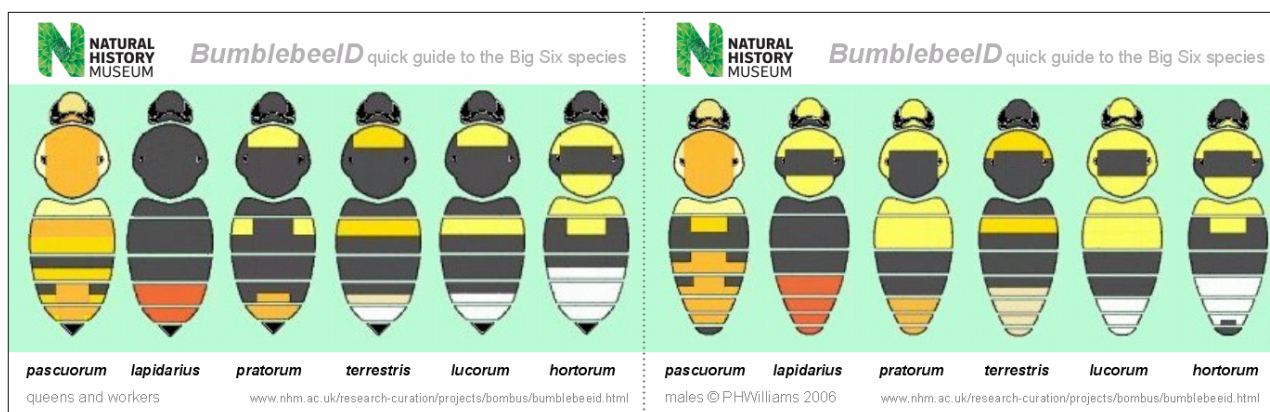

BumblebeeID Quick Guide to the Big Six species

www.nhm.ac.uk/research-curation/projects/bombus/bumblebeeid.html

- 1 print this page on photo grade paper
- 2 cut out guide cards
- 3 fold the larger card along the dotted line
- 4 store in credit card holder

large format 170 x 54 mm

small format 85 x 54 mm