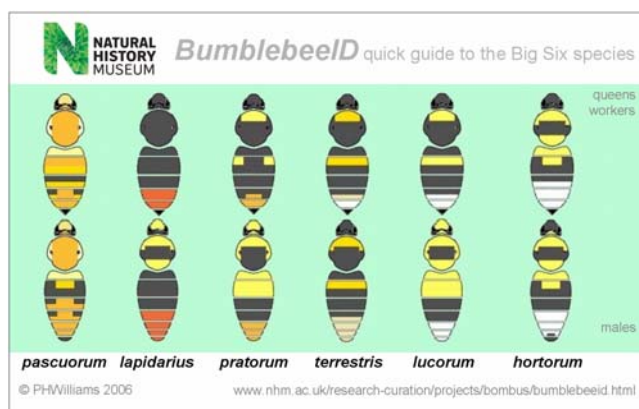

BumblebeeID Quick Guide to the Big Six species

www.nhm.ac.uk/research-curation/projects/bombus/bumblebeeid.html

- 1 print this page on photo grade paper
- 2 cut out guide cards
- 3 fold the larger card along the dotted line
- 4 store in credit card holder

large format 170 x 54 mm

small format 85 x 54 mm