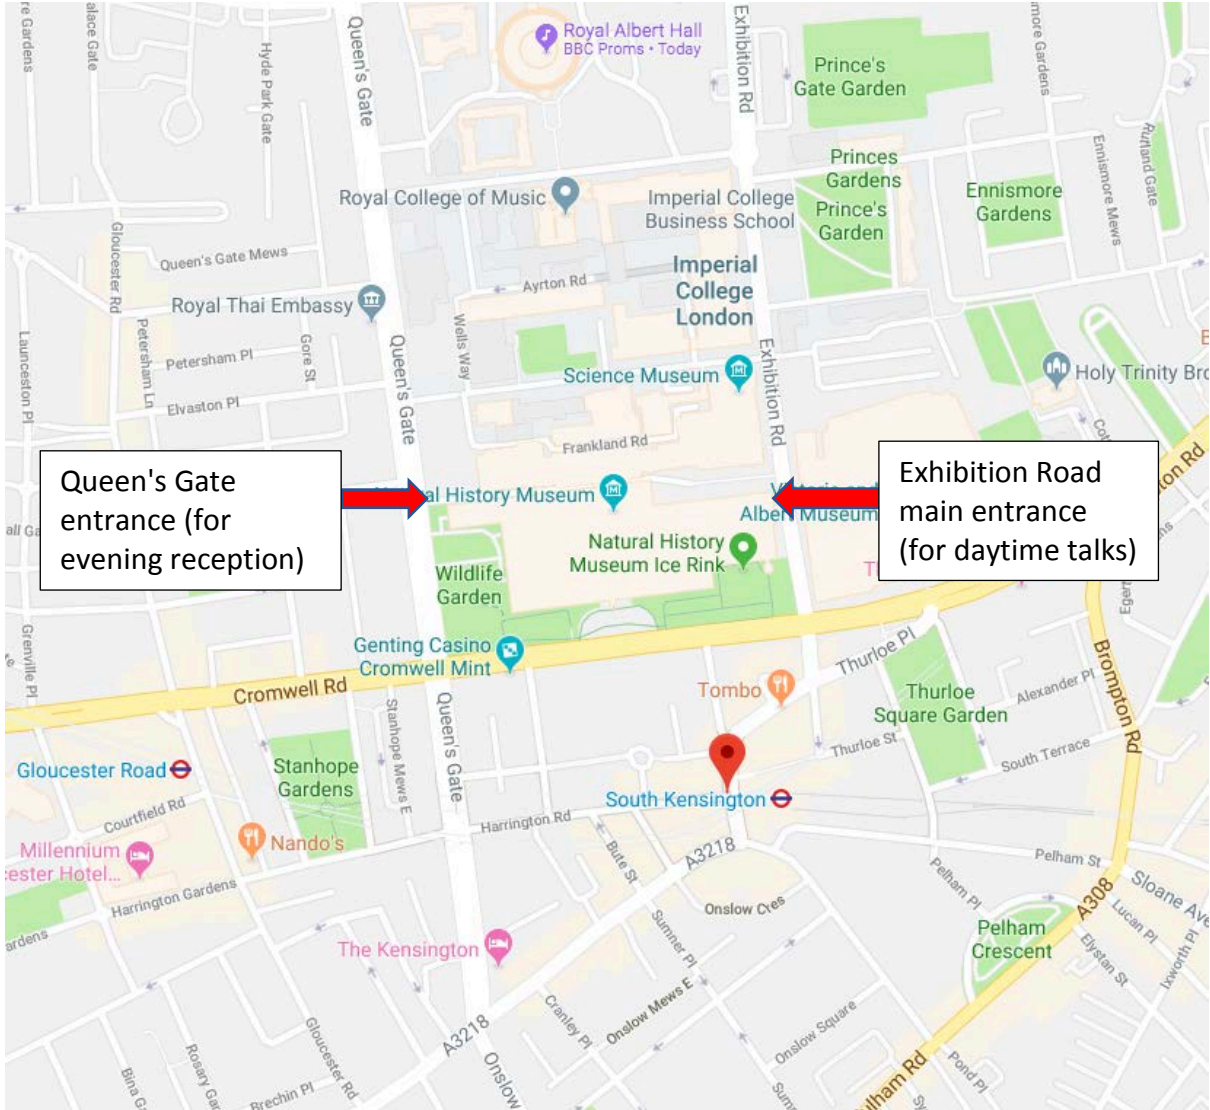

Location of Natural History Museum entrances for Mountmakers Forum

Queen's Gate entrance (for evening reception)

Exhibition Road main entrance (for daytime talks)

Map data @2018 Google